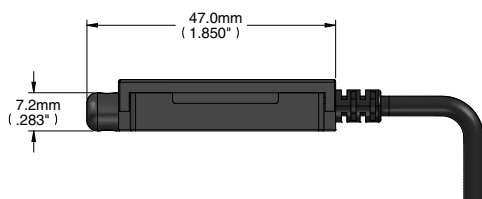

Pulling Capsule Dimensions