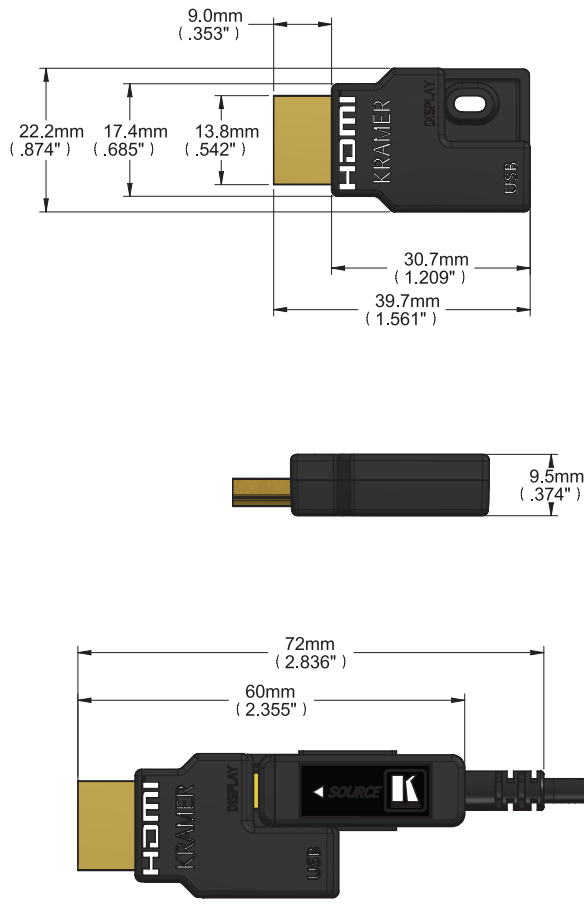

### Features

- Video Resolution – Up to 4K@60Hz 4:4:4
- High Data Transfer Rate – Up to 18Gbps
- Embedded Audio – PCM 8-channel, Dolby Digital True HD and DTS-HD Master Audio
- HDMI support – HDCP 2.2, HDR (High dynamic range), EDID and CEC
- High-quality connectors – 24K gold-plated, corrosion-resistant and best possible connectivity
- Reduced EMI and RFI
- Thin Construction – 3.4mm (0.13") diameter
- Jacket Construction – UL CMP-OF (Plenum)
- RoHS 2011/65/EU compliant
- Varied Selection of Lengths – Available in versions from 10 to 100m (33 to 328ft)

### In the Box

- 1x active Optical UHD HDMI Cable
- 2x HDMI type-D to A adapter
- 2x HDMI-A end locking screw
- 1x USB-A to MicroB cable
- 1x pulling capsule
- 1x User manual

x.v.Color

4K60  
4:4:4  
HDCP 2.2

## CABLE SPECIFICATIONS

AUDIO & VIDEO SPECIFICATIONS	
Video Resolution	Up to 4K@60Hz 4:4:4 across all lengths
Data Rate (max)	Up to 18 Gbps
Supported Color Spaces	RGB, YCbCr, xvYCC, Adobe sRGB, sYCC601
Embedded Audio	Dolby Digital Plus, Dolby TrueHD, DTS-HD Master Audio™, DVD Audio, SA-CD
HDMI Support	HDCP 2.2, HDR, EDID and CEC
PHYSICAL SPECIFICATIONS	
Connector-1 (source end)	Male HDMI type-A 24K gold plated (pluggable) / Male HDMI type D
Connector-2 (display end)	Male HDMI type-A 24K gold plated (pluggable) / Male HDMI type D
Cable Structure	Hybrid Optical Fiber Cable
Fiber Optic <b>A</b>	Multi-mode Fiber
Conductors <b>B</b>	6x28AWG (7/0.127mm)
Outer Sheath Material <b>C</b>	Plenum
Outer Sheath Color	Black
Outer Sheath Diameter	3.4mm
Cable Bending Radius	6mm
Connector Max. Pulling Strength	22lbs/10kg
Max. Compression Load Resistance	500N (50kg, 110lbs)
POWER SPECIFICATIONS	
Power Supply	Connect the supplied USB cable to an external USB power source
Power Consumption	0.75W max
REGULATORY	
Plenum (compliance)	CMP-OF
RoHS	2011/65/ EU

## OUTLINE DIMENSIONS