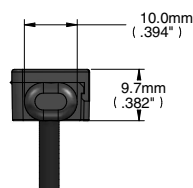

Pulling Capsule Dimensions