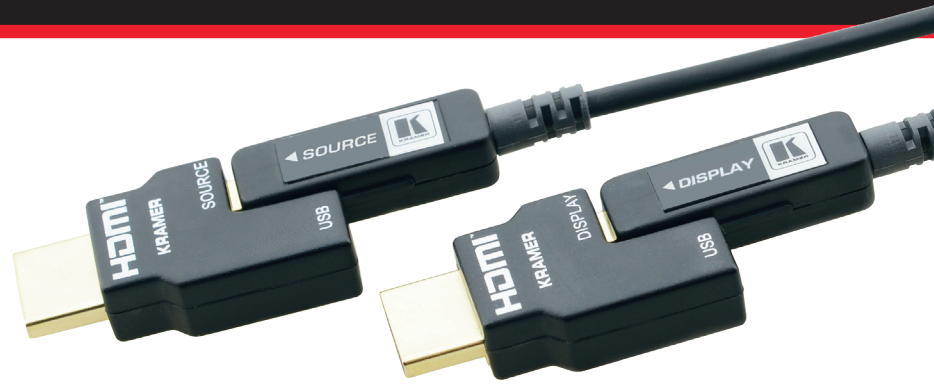

## CP-AOCH/60

Active Optical UHD  
Pluggable HDMI Cable

PLENUM RATED

Kramer's AOCH/60 is a state of the art Active Optical HDMI Cable for running 4K UHD HDMI 2.0 signals, 4K@60Hz (4:4:4) UHD, over long distances up to 100 meter (328 ft), in a simple & practical way.

This Hybrid-Fiber Cable HDMI ends can quickly detach, offering a much smaller head that can be run through conduit or other tight spaces with the Included pulling capsule, they are also interchangeable. DVI ends can be purchased separately.

### Features

- Video Resolution – Up to 4K@60Hz 4:4:4
- High Data Transfer Rate – Up to 18Gbps
- Embedded Audio – PCM 8-channel, Dolby Digital True HD and DTS-HD Master Audio
- HDMI support – HDCP 2.2, HDR (High dynamic range), EDID and CEC
- High-quality connectors – 24K gold-plated, corrosion-resistant and best possible connectivity
- Reduced EMI and RFI
- Thin Construction – 3.4mm (0.13") diameter
- Jacket Construction – UL CMP-OF (Plenum)
- RoHS 2011/65/EU compliant
- Varied Selection of Lengths – Available in versions from 10 to 100m (33 to 328ft)