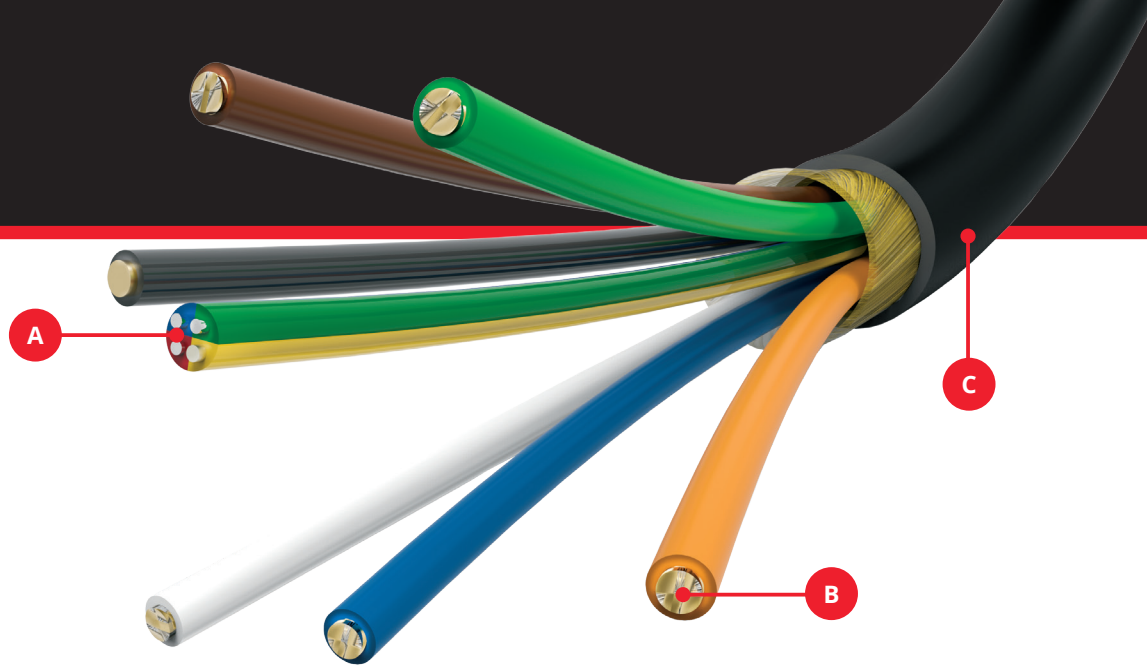

This Hybrid-Fiber Cable HDMI ends can quickly detach, offering a much smaller head that can be run through conduit or other tight spaces with the Included pulling capsule, they are also interchangeable. DVI ends can be purchased separately.

The AOCH/60 cables are thinner, lighter and more flexible than copper or even standard optical cables while providing transparent EDID, HDCP and HDR support without signal attenuation and also provide reduced risk of EMI and RFI interference which provides a perfect solution for critical AV installations that demand the highest signal integrity.

### Features

- Video Resolution – Up to 4K@60Hz 4:4:4
- High Data Transfer Rate – Up to 18Gbps
- Embedded Audio – PCM 8-channel, Dolby Digital True HD and DTS-HD Master Audio
- HDMI support – HDCP 2.2, HDR (High dynamic range), EDID and CEC
- High-quality connectors – 24K gold-plated, corrosion-resistant and best possible connectivity
- Reduced EMI and RFI
- Thin Construction – 3.4mm (0.13") diameter
- Jacket Construction – UL CMP-OF (Plenum)
- RoHS 2011/65/EU compliant
- Varied Selection of Lengths – Available in versions from 10 to 100m (33 to 328ft)

### In the Box

- 1x active Optical UHD HDMI Cable
- 2x HDMI type-D to A adapter
- 2x HDMI-A end locking screw
- 1x USB-A to MicroB cable
- 1x pulling capsule
- 1x User manual

x.v.Color

4K60  
4:4:4  
HDCP 2.2