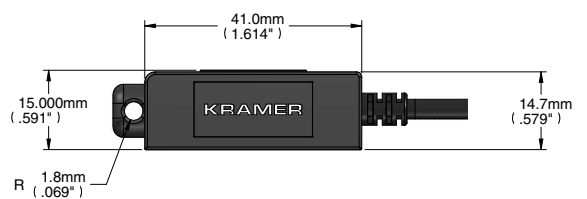

Pulling Capsule Dimensions