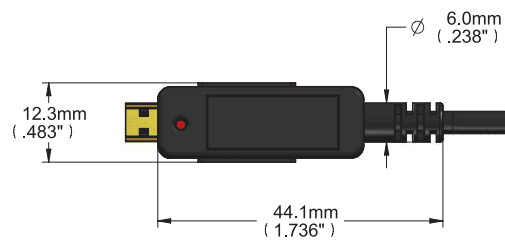

### Features

- Video Resolution – Up to 4K@60Hz 4:4:4
- High Data Transfer Rate – Up to 18Gbps
- Embedded Audio – PCM 8-channel, Dolby Digital True HD and DTS-HD Master Audio
- HDMI support – HDCP 2.2, HDR (High dynamic range), EDID and CEC
- High-quality connectors – 24K gold-plated, corrosion-resistant and best possible connectivity
- Reduced EMI and RFI
- Thin Construction – 3.4mm (0.13") diameter
- Jacket Construction – UL CMP-OF (Plenum)
- RoHS 2011/65/EU compliant
- Varied Selection of Lengths – Available in versions from 10 to 100m (33 to 328ft)

### In the Box

- 1x active Optical UHD HDMI Cable
- 2x HDMI type-D to A adapter
- 2x HDMI-A end locking screw
- 1x USB-A to MicroB cable
- 1x pulling capsule
- 1x User manual

x.v.Color

4K60  
4:4:4  
HDCP 2.2

## CABLE SPECIFICATIONS

AUDIO & VIDEO SPECIFICATIONS	
Video Resolution	Up to 4K@60Hz 4:4:4 across all lengths
Data Rate (max)	Up to 18 Gbps
Supported Color Spaces	RGB, YCbCr, xvYCC, Adobe sRGB, sYCC601
Embedded Audio	Dolby Digital Plus, Dolby TrueHD, DTS-HD Master Audio™, DVD Audio, SA-CD
HDMI Support	HDCP 2.2, HDR, EDID and CEC
PHYSICAL SPECIFICATIONS	
Connector-1 (source end)	Male HDMI type-A 24K gold plated (pluggable) / Male HDMI type D
Connector-2 (display end)	Male HDMI type-A 24K gold plated (pluggable) / Male HDMI type D
Cable Structure	Hybrid Optical Fiber Cable
Fiber Optic <b>A</b>	Multi-mode Fiber
Conductors <b>B</b>	6x28AWG (7/0.127mm)
Outer Sheath Material <b>C</b>	Plenum
Outer Sheath Color	Black
Outer Sheath Diameter	3.4mm
Cable Bending Radius	6mm
Connector Max. Pulling Strength	22lbs/10kg
Max. Compression Load Resistance	500N (50kg, 110lbs)
POWER SPECIFICATIONS	
Power Supply	Connect the supplied USB cable to an external USB power source
Power Consumption	0.75W max
REGULATORY	
Plenum (compliance)	CMP-OF
RoHS	2011/65/ EU

## OUTLINE DIMENSIONS