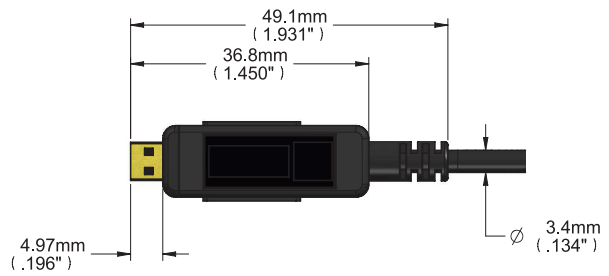

### Features

- Video Resolution – Up to 4K@60Hz 4:4:4
- High Data Transfer Rate – Up to 18Gbps
- Embedded Audio – PCM 8-channel, Dolby Digital True HD and DTS-HD Master Audio
- HDMI support – HDCP 2.2, HDR (High dynamic range), EDID and CEC
- High-quality connectors – 24K gold-plated, corrosion-resistant and best possible connectivity
- Reduced EMI and RFI
- Thin Construction – 3.4mm (0.13") diameter
- Jacket Construction – UL CMP-OF (Plenum)
- RoHS 2011/65/EU compliant
- Varied Selection of Lengths – Available in versions from 10 to 100m (33 to 328ft)

### In the Box

- 1x active Optical UHD HDMI Cable
- 2x HDMI type-D to A adapter
- 2x HDMI-A end locking screw
- 1x USB-A to MicroB cable
- 1x pulling capsule
- 1x User manual

x.v.Color

4K60  
4:4:4  
HDCP 2.2

## CABLE SPECIFICATIONS

AUDIO & VIDEO SPECIFICATIONS	
Video Resolution	Up to 4K@60Hz 4:4:4 across all lengths
Data Rate (max)	Up to 18 Gbps
Supported Color Spaces	RGB, YCbCr, xvYCC, Adobe sRGB, sYCC601
Embedded Audio	Dolby Digital Plus, Dolby TrueHD, DTS-HD Master Audio™, DVD Audio, SA-CD
HDMI Support	HDCP 2.2, HDR, EDID and CEC
PHYSICAL SPECIFICATIONS	
Connector-1 (source end)	Male HDMI type-A 24K gold plated (pluggable) / Male HDMI type D
Connector-2 (display end)	Male HDMI type-A 24K gold plated (pluggable) / Male HDMI type D
Cable Structure	Hybrid Optical Fiber Cable
Fiber Optic <b>A</b>	Multi-mode Fiber
Conductors <b>B</b>	6x28AWG (7/0.127mm)
Outer Sheath Material <b>C</b>	Plenum
Outer Sheath Color	Black
Outer Sheath Diameter	3.4mm
Cable Bending Radius	6mm
Connector Max. Pulling Strength	22lbs/10kg
Max. Compression Load Resistance	500N (50kg, 110lbs)
POWER SPECIFICATIONS	
Power Supply	Connect the supplied USB cable to an external USB power source
Power Consumption	0.75W max
REGULATORY	
Plenum (compliance)	CMP-OF
RoHS	2011/65/ EU

## OUTLINE DIMENSIONS